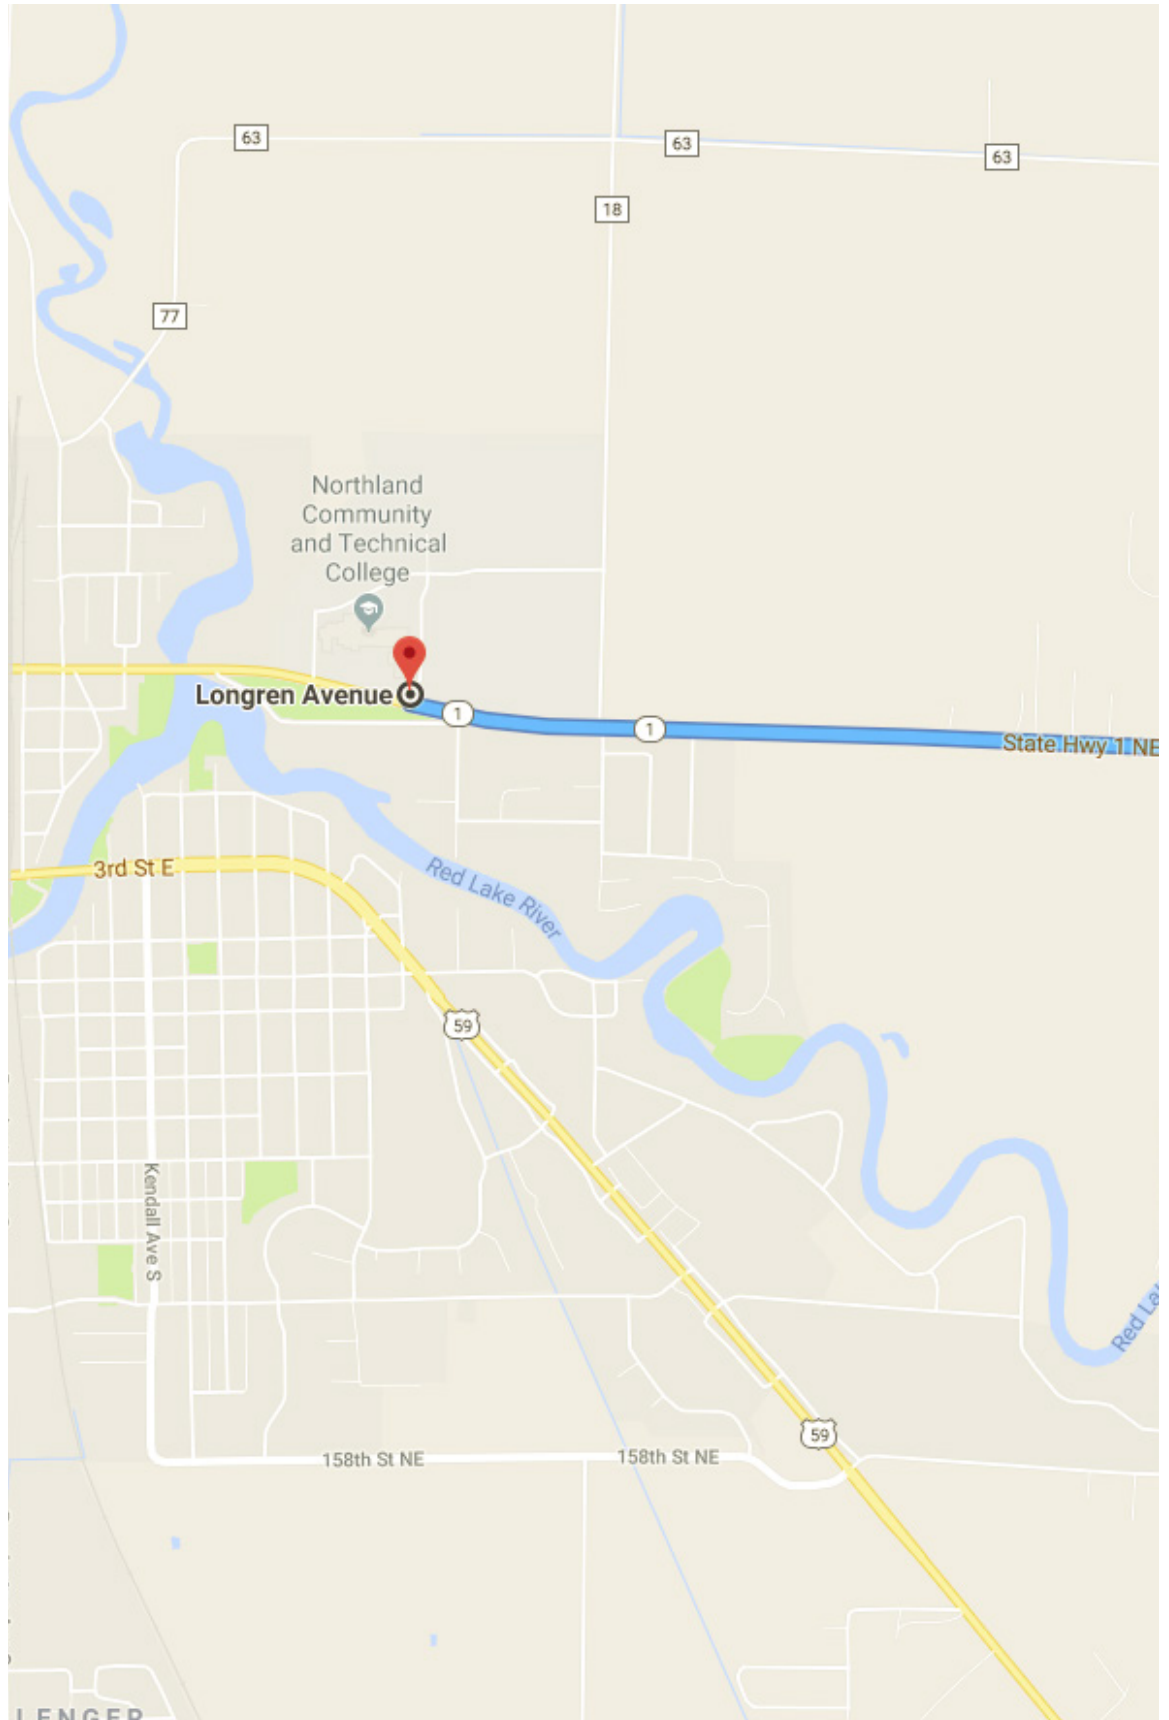

## **TRAVELING TO NCTC FROM THE EAST**

**Travelling west on  
Hwy 1**

**(1) Turn north onto  
Longren Ave.**

NCTC Thief River Falls  
1101 Highway One East  
Thief River Falls, MN 56701

Phone: 218.683.8800  
Toll Free: 1.800.959.6282