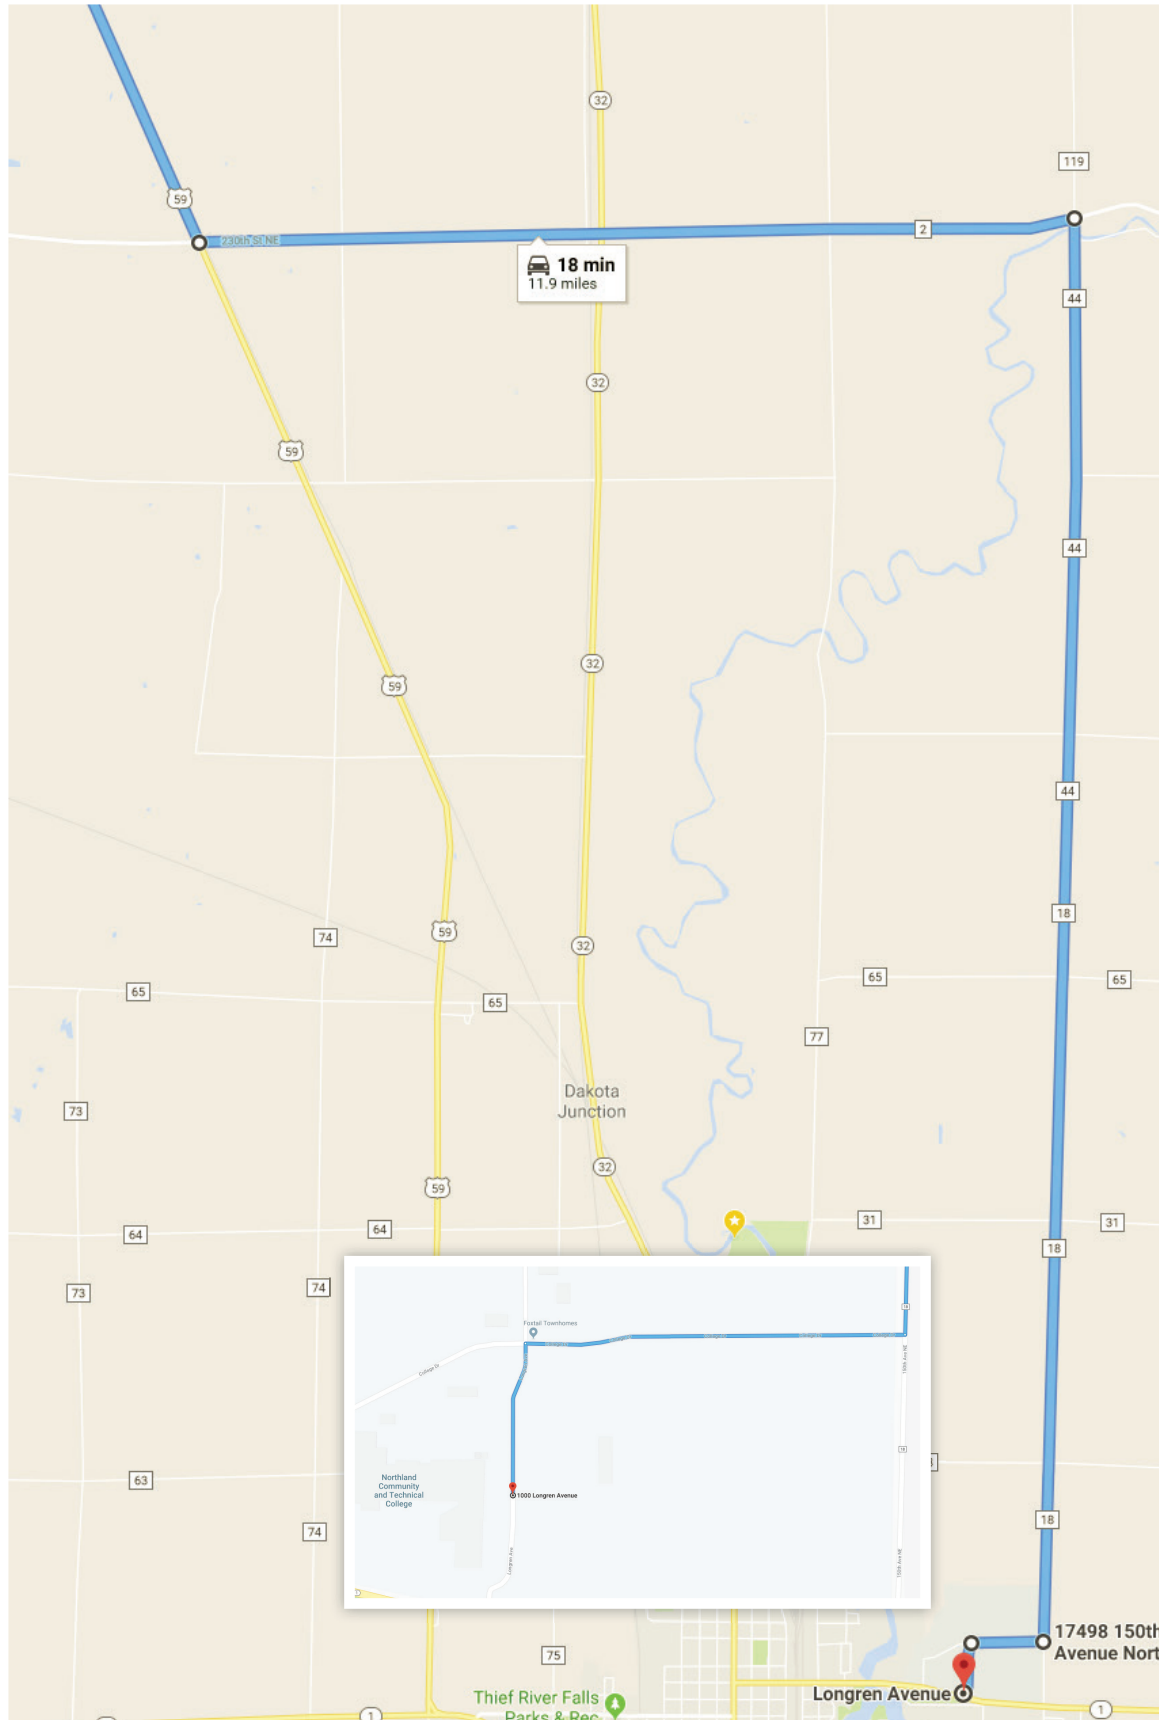

TRAVELING TO NCTC FROM THE NORTH

Travelling south on Hwy 59 or Hwy 32

- (1) Turn east on to 230th St. NE
- (2) Turn south on 150th Ave NE
- (3) Turn west onto College Drive
- (4) Turn south onto Longren Ave.

NCTC Thief River Falls
1101 Highway One East
Thief River Falls, MN 56701

Phone: 218.683.8800
Toll Free: 1.800.959.6282