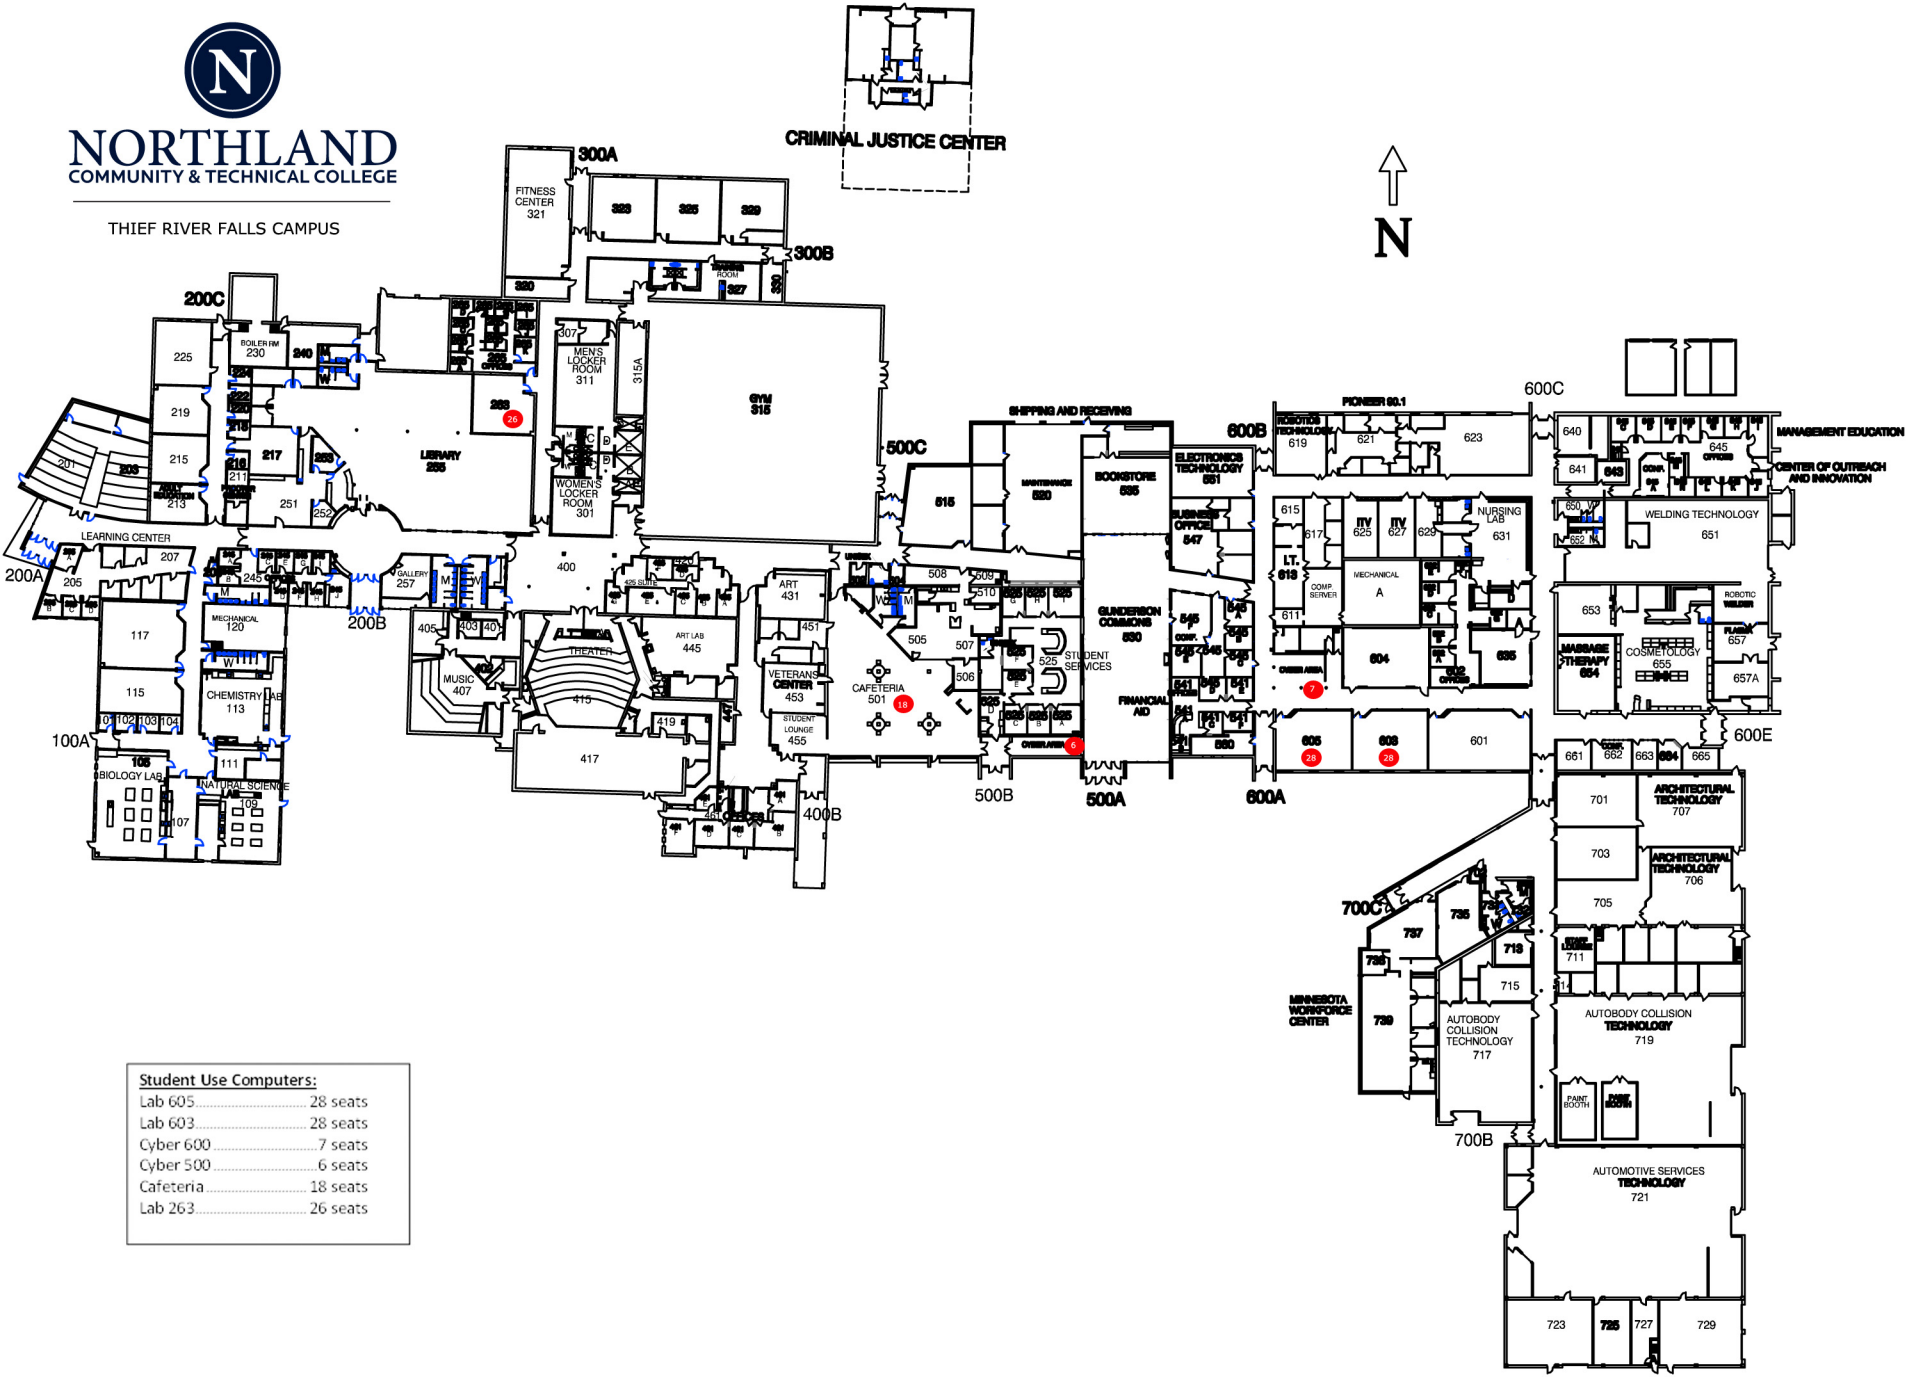

NORTHLAND COMMUNITY & TECHNICAL COLLEGE

THIEF RIVER FALLS CAMPUS

CRIMINAL JUSTICE CENTER

Student Use Computers:

Lab 605.....	28 seats
Lab 603.....	28 seats
Cyber 600.....	7 seats
Cyber 500.....	6 seats
Cafeteria.....	18 seats
Lab 263.....	26 seats